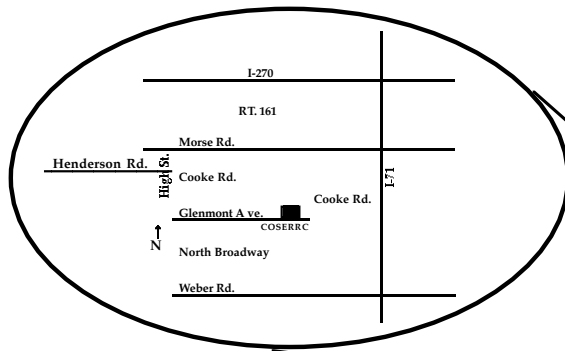

Where is COSERRC?

COSERRC
470 Glenmont Avenue
Columbus, Ohio 43214
614/262-4545 (Voice)
614/262-5989 (TTY)
614/262-1070 (Fax)

..I-71 Northbound

Take I-71 North to the Cooke Rd. exit (exit 115). Turn left (west) at the bottom of the exit ramp to Indianola Ave. Turn left (south) onto Indianola Ave. to Glenmont Ave. (the 1st traffic light). Turn right onto Glenmont Ave. COSERRC is on the right side of the street in the old Glenmont School building.

...I-71 Southbound

Take I-71 South to the Cooke Rd. exit (exit 115). Turn right (west) at the bottom of the exit ramp to Indianola Ave. Turn left (south) onto Indianola Ave. to Glenmont Ave. (the 1st traffic light). Turn right onto Glenmont Ave. COSERRC is on the right side of the street in the old Glenmont School building.

...Rt. 315 Northbound

Take Rt. 315 North to the North Broadway exit. Turn right (east) onto North Broadway to High St. Turn left (north) onto High St. to Glenmont Ave. (1st traffic light north of the Park of Roses). Turn right onto Glenmont Ave. COSERRC is on the left side of the street in the old Glenmont School building.

...Rt. 315 Southbound

Take Rt. 315 South to the Henderson Rd. exit. Turn left (south) onto Riverside Drive. Turn left (east) onto Henderson Rd. to High St. Turn right (south) onto High St. to Glenmont Ave. (the 2nd traffic light). Turn left (east) onto Glenmont Ave. COSERRC is on the left side of the street in the old Glenmont School building.