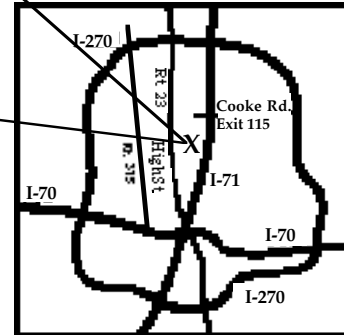

Where is COSERRC?

COSERRC
470 Glenmont Avenue
Columbus, Ohio 43214
614/262-4545 (Voice)
614/262-5989 (TTY)
614/262-1070 (Fax)

..I-71 Northbound

Take I-71 North to the Cooke Rd. exit (exit 115). Turn left (west) at the bottom of the exit ramp to Indianola Ave. Turn left (south) onto Indianola Ave. to Glenmont Ave. (the 1st traffic light). Turn right onto Glenmont Ave. COSERRC is on the right side of the street in the old Glenmont School building.

...I-71 Southbound

Take I-71 South to the Cooke Rd. exit (exit 115). Turn right (west) at the bottom of the exit ramp to Indianola Ave. Turn left (south) onto Indianola Ave. to Glenmont Ave. (the 1st traffic light). Turn right onto Glenmont Ave. COSERRC is on the right side of the street in the old Glenmont School building.

...Rt. 315 Northbound

Take Rt. 315 North to the North Broadway exit. Turn right (east) onto North Broadway to High St. Turn left (north) onto High St. to Glenmont Ave. (1st traffic light north of the Park of Roses). Turn right onto Glenmont Ave. COSERRC is on the left side of the street in the old Glenmont School building.

...Rt. 315 Southbound

Take Rt. 315 South to the Henderson Rd. exit. Turn left (south) onto Riverside Drive. Turn left (east) onto Henderson Rd. to High St. Turn right (south) onto High St. to Glenmont Ave. (the 2nd traffic light). Turn left (east) onto Glenmont Ave. COSERRC is on the left side of the street in the old Glenmont School building.